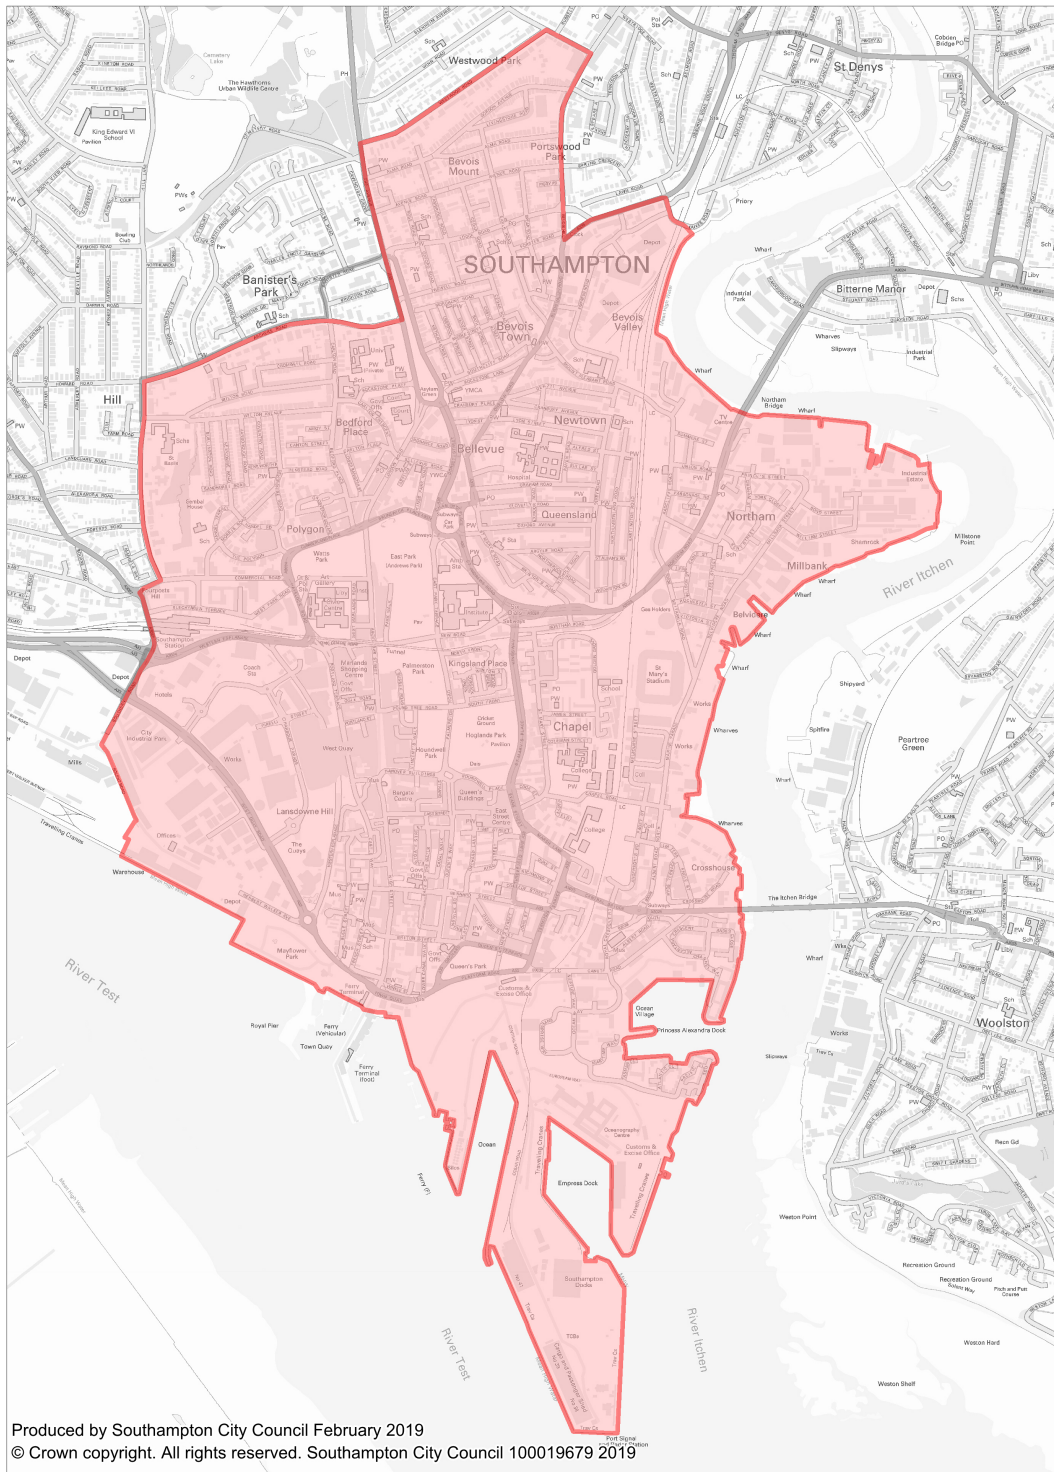

# City Centre

Produced by Southampton City Council February 2019  
© Crown copyright. All rights reserved. Southampton City Council 100019679 2019